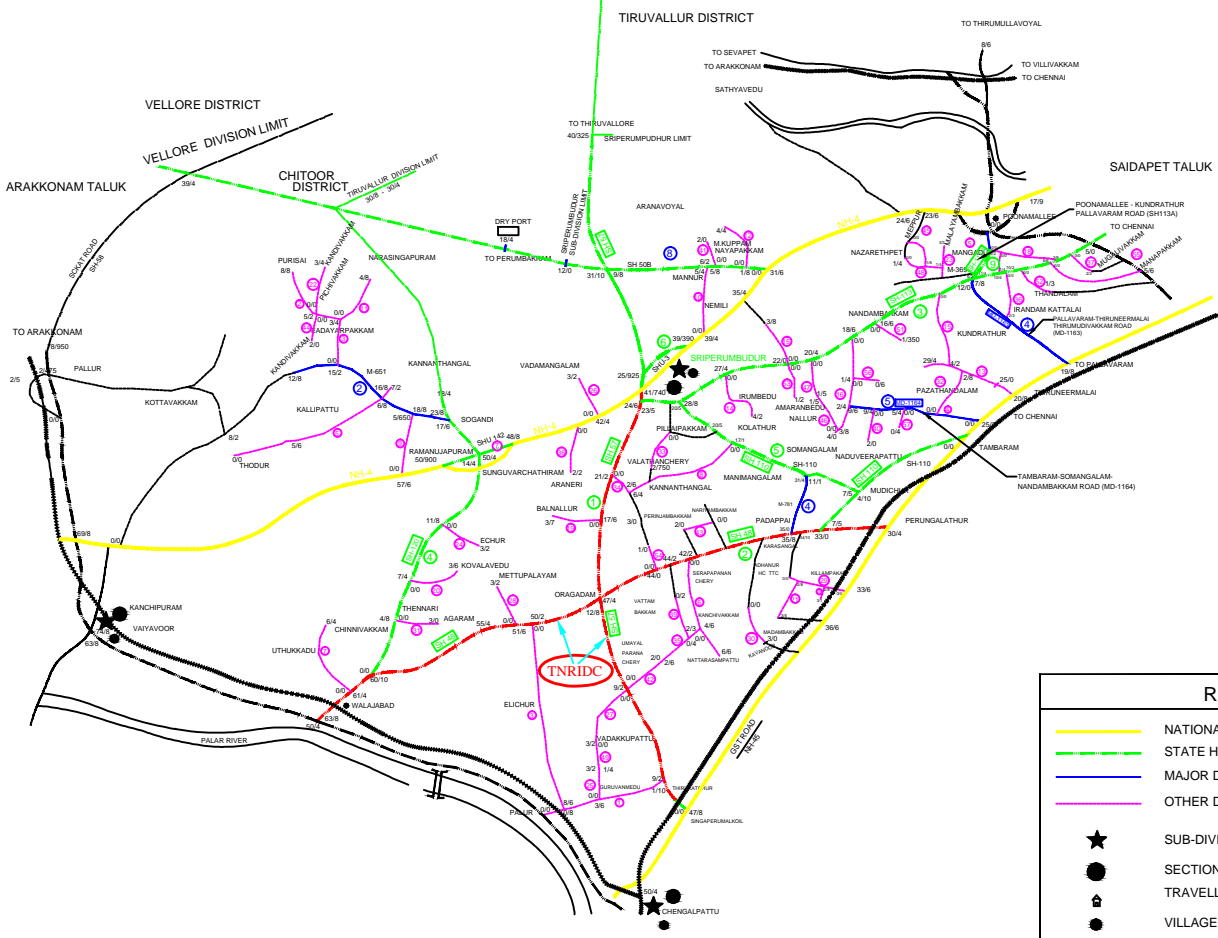

### JURISDICTION MAP OF SRIPERUMBUDUR SUB-DIVISION (H)

SCALE - 1 INCH = 2 MILES (1 CM = 1.26 KM)

KOLKATTA NH-6 77/4 REDHILLS 186 GNT-NH-5 TO CHENNAI

REFERENCE	
	NATIONAL HIGHWAYS
	STATE HIGHWAYS
	MAJOR DISTRICT ROADS
	OTHER DISTRICT ROADS
	SUB-DIVISION HEAD QUARTERS
	SECTION HEAD QUARTERS
	TRAVELLERS BUNGALOW
	VILLAGE TALUK TOWN